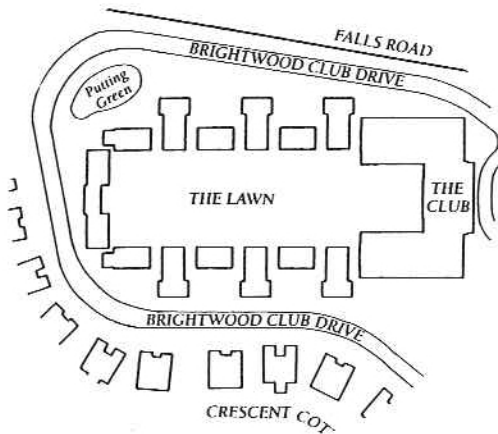

BRIGHTWOOD

THE LAWN

A home on the Lawn offers a most pleasant view: a spacious green vista reminiscent of Thomas Jefferson's University of Virginia. Fourteen classically designed pavilions line the Lawn, each offering first or second level living options. There are three different two-bedroom living plans including one which features a spacious library. Walkways on both levels provide direct, easy access to the Club.