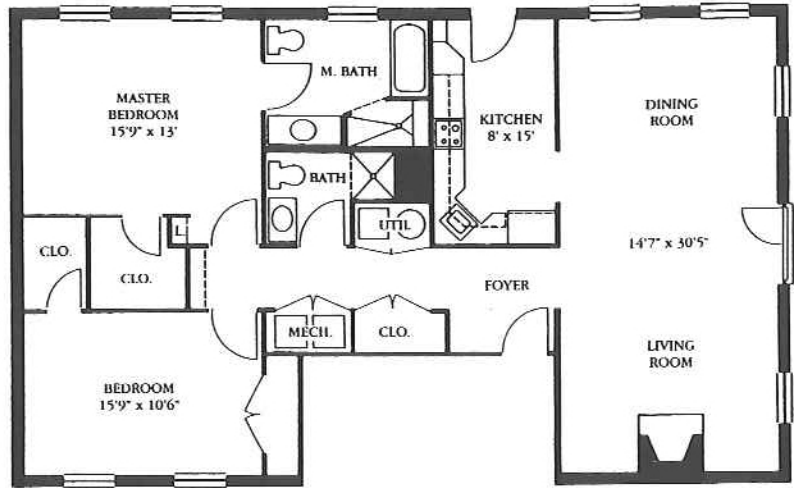

BRIGHTWOOD

THE LAWN

A home on the Lawn offers a most pleasant view: a spacious green vista reminiscent of Thomas Jefferson's University of Virginia. Fourteen classically designed pavilions line the Lawn, each offering first or second level living options. There are three different two-bedroom living plans including one which features a spacious library. Walkways on both levels provide direct, easy access to the Club.

TWO BEDROOM-PAVILION #1

TWO BEDROOM-PAVILION #2

TWO BEDROOM/LIBRARY

Room dimensions are approximate.
Floor plans may vary.