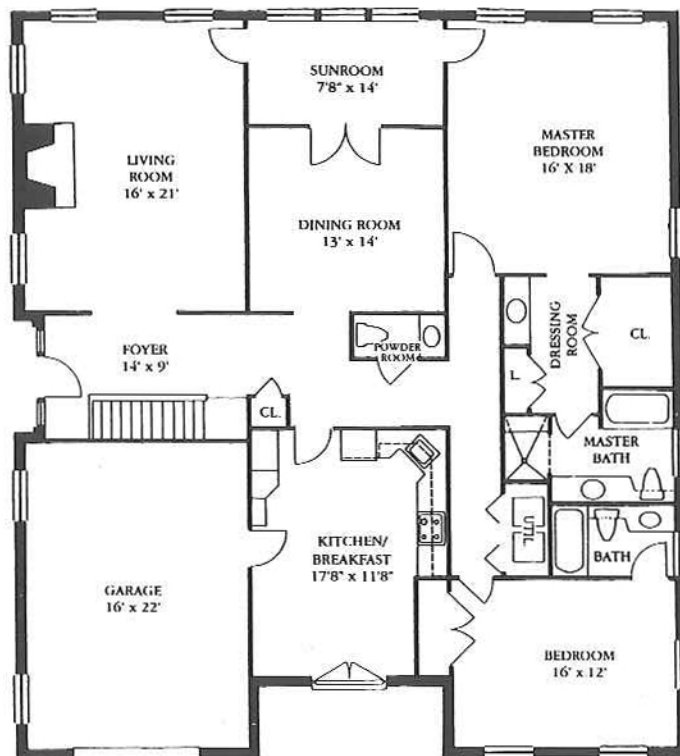

BRIGHTWOOD

THE CRESCENT

The Crescent is comprised of 16 individual cottages which follow the crest of tree-lined Brightwood Club Drive. Two floor plans, which include 2 bedrooms, 2 baths, and a powder room, feature all living conveniences on a single level. An additional area on a lower level provides extra living space.

TWO BEDROOM/SUNROOM
(side entrance)

LOWER LEVEL
APPROX. 1,200 SQ. FT.
(not shown to scale)

TWO BEDROOM/SUNROOM
(front entrance)

LOWER LEVEL
APPROX. 1,100 SQ. FT.
(not shown to scale)