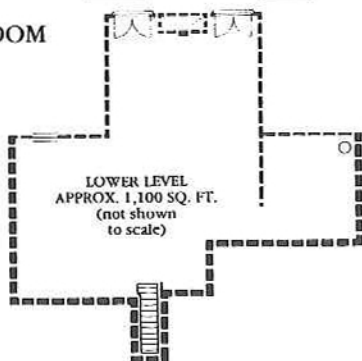

BRIGHTWOOD

THE CRESCENT

The Crescent is comprised of 16 individual cottages which follow the crest of tree-lined Brightwood Club Drive. Two floor plans, which include 2 bedrooms, 2 baths, and a powder room, feature all living conveniences on a single level. An additional area on a lower level provides extra living space.

TWO BEDROOM/SUNROOM
(side entrance)

LOWER LEVEL
APPROX. 1,200 SQ. FT.
(not shown to scale)

TWO BEDROOM/SUNROOM
(front entrance)

LOWER LEVEL
APPROX. 1,100 SQ. FT.
(not shown to scale)