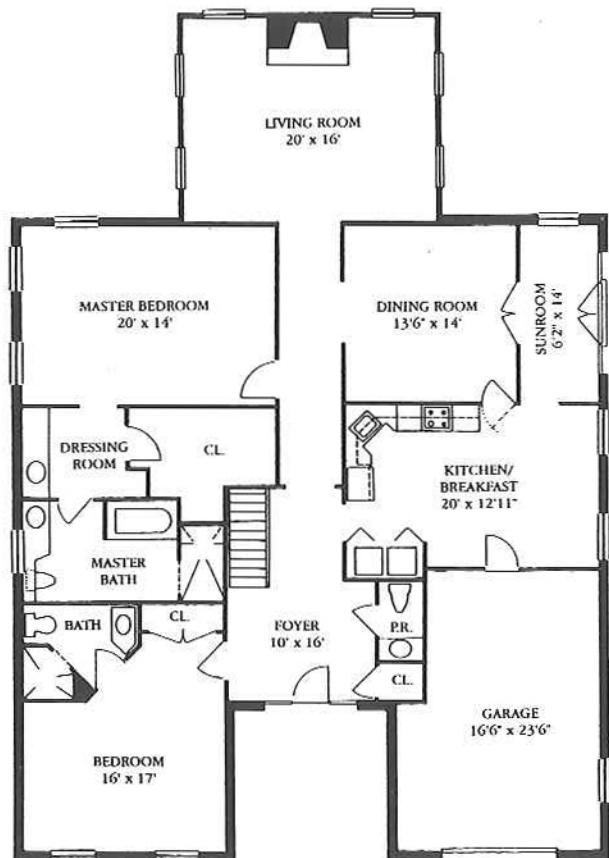

BRIGHTWOOD

THE CRESCENT

The Crescent is comprised of 16 individual cottages which follow the crest of tree-lined Brightwood Club Drive. Two floor plans, which include 2 bedrooms, 2 baths, and a powder room, feature all living conveniences on a single level. An additional area on a lower level provides extra living space.

TWO BEDROOM/SUNROOM
(side entrance)

LOWER LEVEL
APPROX. 1,200 SQ. FT.
(not shown to scale)

TWO BEDROOM/SUNROOM
(front entrance)

LOWER LEVEL
APPROX. 1,100 SQ. FT.
(not shown to scale)